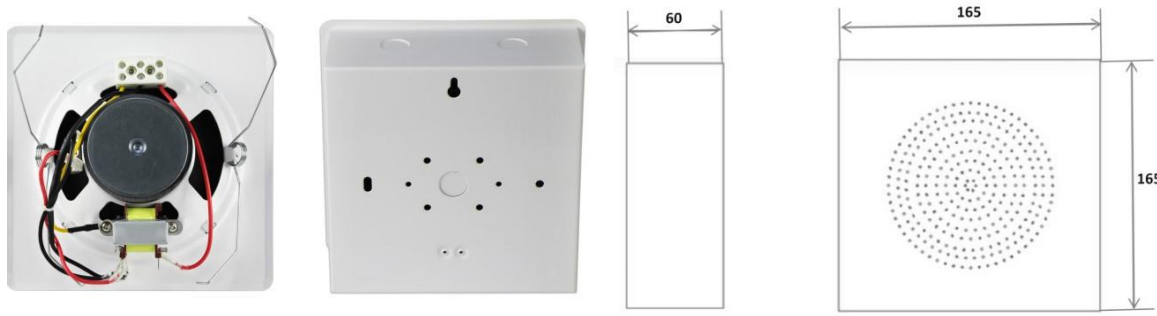

## Feature:

- Compliant with the EN54-24 standards
- Commercial fireproof wall mount speaker with 100V/70V transformer
- Ideal for school, office, hotel and airport voice evacuation and PA system
- Rated power output 6W-12W-24W at 100V
- 5" full range driver unit
- Line input 100V or 70V with transformer
- Ceramic connector, fire dome, 95°C fire-resistant cable and thermal fuse
- Steel enclosure, steel grille and fire dome in white
- Wall mount or surface mount quick installation by screw hole

## Specification:

Model	DS-EN-06
Description	EN54-24 Wall Mount Speaker
Rated Power Output	6W-12W-24W
Line Input	100V or 70V
Frequency Response	120-10KHz
SPL(@1W/m)	105dB/ 97dB (SPL)
Speaker Unit	5" full range driver unit
Dimension	185×185×73mm
Material	Steel enclosure, steel grille and fire dome in white
Mounting Way	Quick installation by hanging screw hole
Weight	1.4kg

## Dimension & Side View: